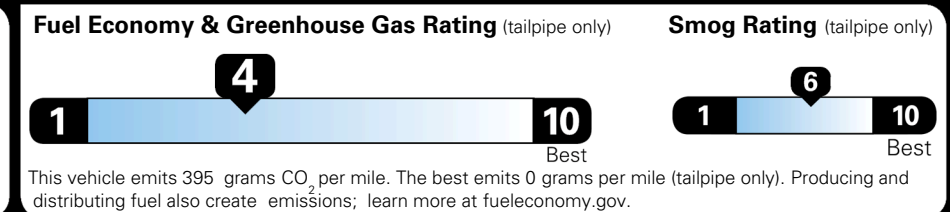

EPA DOT Fuel Economy and Environment

Gasoline Vehicle

You spend \$2,750 more in fuel costs over 5 years compared to the average new vehicle.

Annual fuel cost \$2,250

Actual results will vary for many reasons, including driving conditions and how you drive and maintain your vehicle. The average new vehicle gets 29 MPG and costs \$8,500 to fuel over 5 years. Cost estimates are based on 15,000 miles per year at \$ 3.30 per gallon. MPGe is miles per gasoline gallon equivalent. Vehicle emissions are a significant cause of climate change and smog.