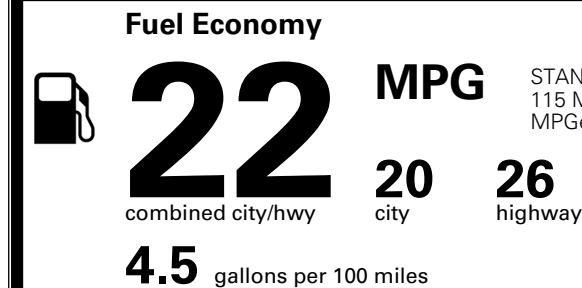

EPA DOT Fuel Economy and Environment

Gasoline Vehicle