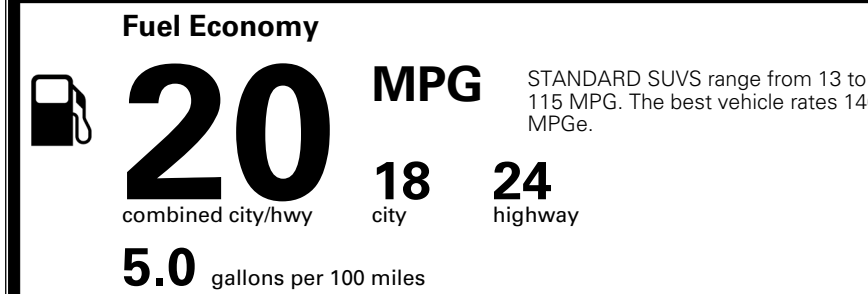

WARRANTY
10 Year/100,000 Mile Limited Powertrain Warranty
5 Year/60,000 Mile Limited Basic Warranty
5 Year/60,000 Mile Roadside Assistance

*Additional terms and conditions apply.
**Kia Connect may be currently unavailable for some Model Year 2022 and newer vehicles sold or purchased in Massachusetts; please see owners.kia.com for more information.
NOTE: When you purchase this vehicle, Kia America, Inc. collects personal information you provide to the dealership. For information on our collection and use of personal information and your rights, please see our Privacy Policy on www.kia.com.

MANUFACTURER'S SUGGESTED RETAIL PRICE ▶

COMPARE X-LINE EX AWD FEATURES

Added to/in place of standard EX AWD features

- 21" Gloss Black Alloy Wheels
- LED Projector Fog Lights
- X-Line Exterior and Interior Styling
- Liftgate Lamp
- Black Exterior Emblems
- 2nd Row Captain's Chairs (2 Seats)
- Self-Leveling Rear Suspension

ADDITIONAL INSTALLED EQUIPMENT:
(In addition to or in place of standard features)
Terrain Brown Matte Paint
Carpeted Floor Mats

MSRP INCLUDING OPTIONS

INLAND FREIGHT AND HANDLING

TOTAL MANUFACTURER'S SUGGESTED RETAIL PRICE ▶

TOTAL ADDITIONAL WEIGHT: 7.2

$ 47,290.00

Included
Included
Included
Included
Included
Included
Included

$995.00
$250.00

$ 48,535.00

$ 1,545.00

$ 50,080.00

EPA DOT Fuel Economy and Environment

Gasoline Vehicle

You spend
$3,500
more in fuel costs
over 5 years
compared to the
average new vehicle.

Annual fuel cost
$2,300