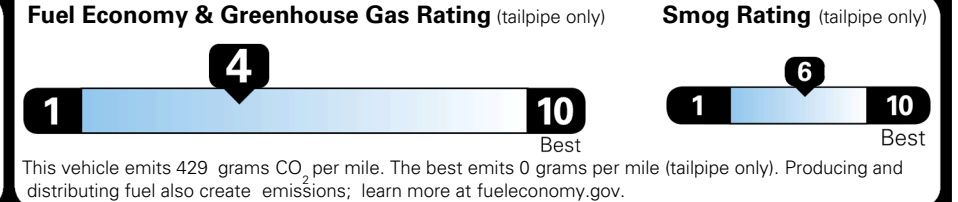

Actual results will vary for many reasons, including driving conditions and how you drive and maintain your vehicle. The average new vehicle gets 29 MPG and costs $8,000 to fuel over 5 years. Cost estimates are based on 15,000 miles per year at $ 3.10 per gallon. MPGe is miles per gasoline gallon equivalent. Vehicle emissions are a significant cause of climate change and smog.

fueleconomy.gov

Calculate personalized estimates and compare vehicles

GOVERNMENT 5-STAR SAFETY RATINGS

Overall Vehicle Score	Not Rated	
Based on the combined rating of frontal, side and rollover. Should ONLY be compared to other vehicles of similar size and weight.		
Frontal Crash	Driver	Not Rated
	Passenger	Not Rated
Based on the risk of injury in a frontal impact. Should ONLY be compared to other vehicles of similar size and weight.		
Side Crash	Front seat	Not Rated
	Rear seat	Not Rated
Star ratings based on the risk of injury in a side impact.		
Rollover	Not Rated	
Star ratings based on the risk of rollover in a single-vehicle crash.		

Star ratings range from 1 to 5 stars (★★★★★) with 5 being the highest.
Source: National Highway Traffic Safety Administration (NHTSA).
www.safercar.gov or 1-888-327-4236

Manufacturer's suggested retail price includes Manufacturer's recommended pre-delivery service. License and title fees, state and local taxes and other dealer installed options and accessories are not included in the manufacturer's suggested retail price.

PARTS CONTENT INFORMATION

FOR VEHICLES IN THIS CAR LINE U.S./CANADIAN PARTS CONTENT: 50 %

MAJOR SOURCES OF FOREIGN PARTS: KOREA: 35%

NOTE: PARTS CONTENT DOES NOT INCLUDE FINAL ASSEMBLY, DISTRIBUTION, OR OTHER NON-PARTS COSTS.

FOR THIS VEHICLE FINAL ASSEMBLY POINT: WEST POINT, GA, USA

COUNTRY OF ORIGIN ENGINE (MOTOR): KOREA
TRANSMISSION: USA