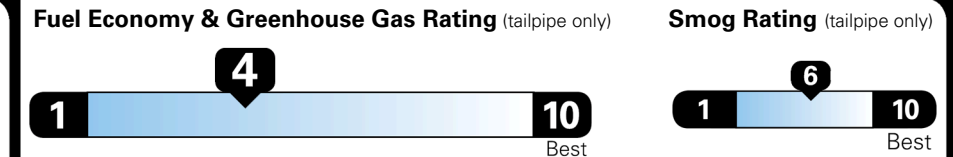

This vehicle emits 429 grams CO₂ per mile. The best emits 0 grams per mile (tailpipe only). Producing and distributing fuel also create emissions; learn more at fueleconomy.gov.

Actual results will vary for many reasons, including driving conditions and how you drive and maintain your vehicle. The average new vehicle gets 29 MPG and costs $8,500 to fuel over 5 years. Cost estimates are based on 15,000 miles per year at $ 3.30 per gallon. MPGe is miles per gasoline gallon equivalent. Vehicle emissions are a significant cause of climate change and smog.

fueleconomy.gov

Calculate personalized estimates and compare vehicles

GOVERNMENT 5-STAR SAFETY RATINGS

Overall Vehicle Score Not Rated

Based on the combined rating of frontal, side and rollover.
Should ONLY be compared to other vehicles of similar size and weight.

Frontal Driver Not Rated

Crash Passenger Not Rated

Based on the risk of injury in a frontal impact.
Should ONLY be compared to other vehicles of similar size and weight.

Side Front seat Not Rated

Crash Rear seat Not Rated

Star ratings based on the risk of injury in a side impact.

Rollover Not Rated

Star ratings based on the risk of rollover in a single-vehicle crash.

Star ratings range from 1 to 5 stars (★★★★★) with 5 being the highest.

Source: National Highway Traffic Safety Administration (NHTSA).

www.safercar.gov or 1-888-327-4236

Manufacturer's suggested retail price includes Manufacturer's recommended pre-delivery service. License and title fees, state and local taxes and other dealer installed options and accessories are not included in the manufacturer's suggested retail price.

PARTS CONTENT INFORMATION

FOR VEHICLES IN THIS CAR LINE U.S./CANADIAN PARTS CONTENT: 50 %

MAJOR SOURCES OF FOREIGN PARTS: KOREA: 35%

NOTE: PARTS CONTENT DOES NOT INCLUDE FINAL ASSEMBLY, DISTRIBUTION, OR OTHER NON-PARTS COSTS.

FOR THIS VEHICLE FINAL ASSEMBLY POINT: WEST POINT, GA, USA

COUNTRY OF ORIGIN

ENGINE (MOTOR): KOREA

TRANSMISSION: USA