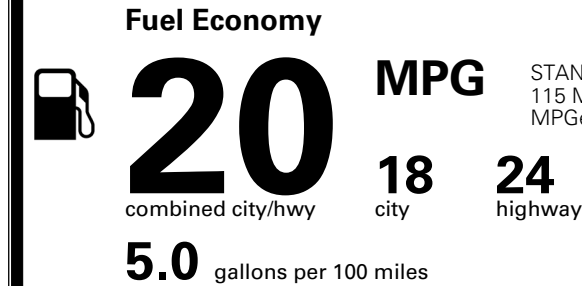

MSRP INCLUDING OPTIONS \$ 48,035.00

INLAND FREIGHT AND HANDLING \$ 1,545.00

TOTAL MANUFACTURER'S SUGGESTED RETAIL PRICE ▶

\$ 49,580.00

TOTAL ADDITIONAL WEIGHT: 7.2

*Additional terms and conditions apply.

**Kia Connect may be currently unavailable for some Model Year 2022 and newer vehicles sold or purchased in Massachusetts; please see owners.kia.com for more information.

EPA DOT Fuel Economy and Environment

Gasoline Vehicle

STANDARD SUVs range from 12 to 115 MPG. The best vehicle rates 146 MPGe.

You spend
\$4,000
 more in fuel costs
 over 5 years
 compared to the
 average new vehicle.