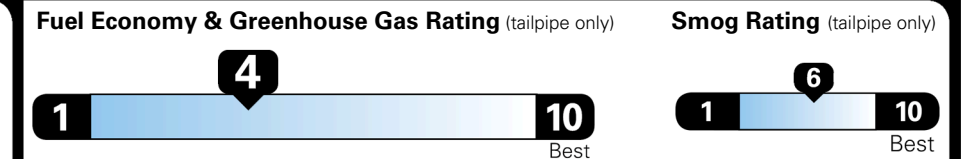

This vehicle emits 429 grams CO₂ per mile. The best emits 0 grams per mile (tailpipe only). Producing and distributing fuel also create emissions; learn more at fueleconomy.gov.

Actual results will vary for many reasons, including driving conditions and how you drive and maintain your vehicle. The average new vehicle gets 29 MPG and costs $8,000 to fuel over 5 years. Cost estimates are based on 15,000 miles per year at $ 3.10 per gallon. MPGe is miles per gasoline gallon equivalent. Vehicle emissions are a significant cause of climate change and smog.

fueleconomy.gov

Calculate personalized estimates and compare vehicles

GOVERNMENT 5-STAR SAFETY RATINGS

Overall Vehicle Score Not Rated

Based on the combined rating of frontal, side and rollover.
Should ONLY be compared to other vehicles of similar size and weight.

Frontal Driver Not Rated

Crash Passenger Not Rated

Based on the risk of injury in a frontal impact.
Should ONLY be compared to other vehicles of similar size and weight.

Side Front seat Not Rated

Crash Rear seat Not Rated

Star ratings based on the risk of injury in a side impact.

Rollover Not Rated

Star ratings based on the risk of rollover in a single-vehicle crash.

Star ratings range from 1 to 5 stars (★★★★★) with 5 being the highest.

Source: National Highway Traffic Safety Administration (NHTSA).

www.safercar.gov or 1-888-327-4236

Manufacturer's suggested retail price includes Manufacturer's recommended pre-delivery service. License and title fees, state and local taxes and other dealer installed options and accessories are not included in the manufacturer's suggested retail price.

PARTS CONTENT INFORMATION

FOR VEHICLES IN THIS CAR LINE U.S./CANADIAN PARTS CONTENT: 50 %

MAJOR SOURCES OF FOREIGN PARTS: KOREA: 35%

NOTE: PARTS CONTENT DOES NOT INCLUDE FINAL ASSEMBLY, DISTRIBUTION, OR OTHER NON-PARTS COSTS.

FOR THIS VEHICLE FINAL ASSEMBLY POINT: WEST POINT, GA, USA

COUNTRY OF ORIGIN

ENGINE (MOTOR): KOREA

TRANSMISSION: USA