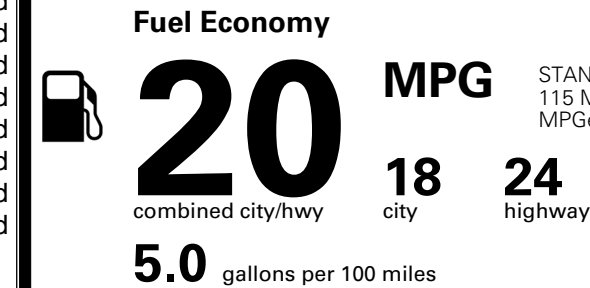

MSRP INCLUDING OPTIONS

\$ 48,035.00

INLAND FREIGHT AND HANDLING

\$ 1,545.00

TOTAL MANUFACTURER'S SUGGESTED RETAIL PRICE ▶

\$ 49,580.00

TOTAL ADDITIONAL WEIGHT: 7.2

EPA DOT Fuel Economy and Environment

Gasoline Vehicle

STANDARD SUVs range from 13 to 115 MPG. The best vehicle rates 146 MPGe.

You spend
\$3,500
 more in fuel costs
 over 5 years
 compared to the
 average new vehicle.

Annual fuel cost
\$2,300