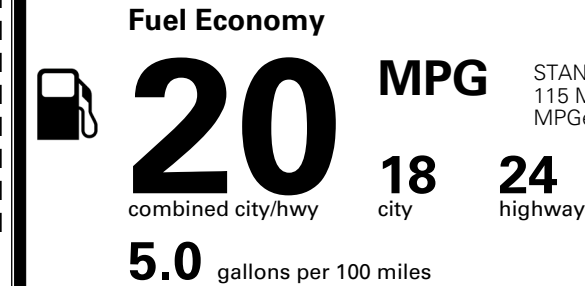

MSRP INCLUDING OPTIONS

\$ 48,035.00

INLAND FREIGHT AND HANDLING

\$ 1,545.00

TOTAL MANUFACTURER'S SUGGESTED RETAIL PRICE ▶

\$ 49,580.00

TOTAL ADDITIONAL WEIGHT: 7.2

EPA DOT Fuel Economy and Environment

Gasoline Vehicle

You spend
\$3,500
 more in fuel costs
 over 5 years
 compared to the
 average new vehicle.

Annual fuel cost
\$2,300

Actual results will vary for many reasons, including driving conditions and how you drive and maintain your vehicle. The average new vehicle gets 29 MPG and costs \$8,000 to fuel over 5 years. Cost estimates are based on 15,000 miles per year at \$ 3.10 per gallon. MPGe is miles per gasoline gallon equivalent. Vehicle emissions are a significant cause of climate change and smog.