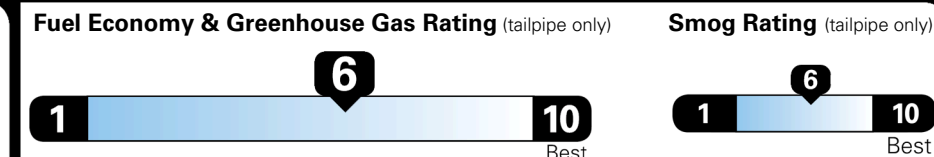

This vehicle emits 251 grams CO₂ per mile. The best emits 0 grams per mile (tailpipe only). Producing and distributing fuel also create emissions; learn more at fueleconomy.gov.

Actual results will vary for many reasons, including driving conditions and how you drive and maintain your vehicle. The average new vehicle gets 29 MPG and costs $8,000 to fuel over 5 years. Cost estimates are based on 15,000 miles per year at $ 3.10 per gallon. MPGe is miles per gasoline gallon equivalent. Vehicle emissions are a significant cause of climate change and smog.

fueleconomy.gov

Calculate personalized estimates and compare vehicles

GOVERNMENT 5-STAR SAFETY RATINGS

Overall Vehicle Score Not Rated

Based on the combined rating of frontal, side and rollover. Should ONLY be compared to other vehicles of similar size and weight.

Frontal Driver Not Rated

Crash Passenger Not Rated

Based on the risk of injury in a frontal impact. Should ONLY be compared to other vehicles of similar size and weight.

Side Front seat Not Rated

Crash Rear seat Not Rated

Star ratings based on the risk of injury in a side impact.

Rollover Not Rated

Star ratings based on the risk of rollover in a single-vehicle crash.

Star ratings range from 1 to 5 stars (★★★★★) with 5 being the highest.

Source: National Highway Traffic Safety Administration (NHTSA).

www.safercar.gov or 1-888-327-4236

Manufacturer's suggested retail price includes Manufacturer's recommended pre-delivery service. License and title fees, state and local taxes and other dealer installed options and accessories are not included in the manufacturer's suggested retail price.

PARTS CONTENT INFORMATION

FOR VEHICLES IN THIS CAR LINE U.S./CANADIAN PARTS CONTENT: 45 %

MAJOR SOURCES OF FOREIGN PARTS: KOREA: 40%

NOTE: PARTS CONTENT DOES NOT INCLUDE FINAL ASSEMBLY, DISTRIBUTION, OR OTHER NON-PARTS COSTS.

FOR THIS VEHICLE FINAL ASSEMBLY POINT: WEST POINT, GA, USA

COUNTRY OF ORIGIN

ENGINE (MOTOR): KOREA

TRANSMISSION: MEXICO