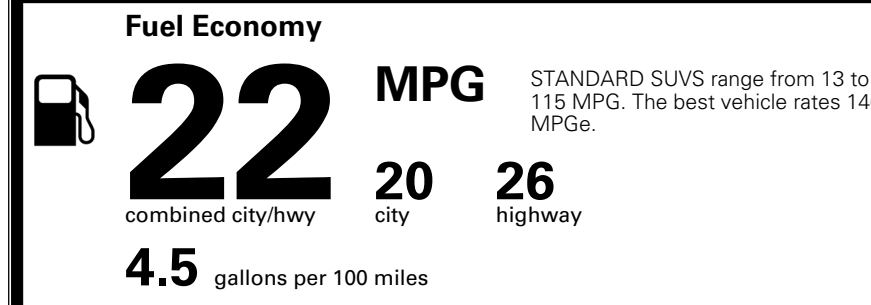

EPA DOT Fuel Economy and Environment

Gasoline Vehicle

You spend
\$2,500
 more in fuel costs
 over 5 years
 compared to the
 average new vehicle.

Annual fuel cost
\$2,100

Actual results will vary for many reasons, including driving conditions and how you drive and maintain your vehicle. The average new vehicle gets 29 MPG and costs \$8,000 to fuel over 5 years. Cost estimates are based on 15,000 miles per year at \$ 3.10 per gallon. MPGe is miles per gasoline gallon equivalent. Vehicle emissions are a significant cause of climate change and smog.