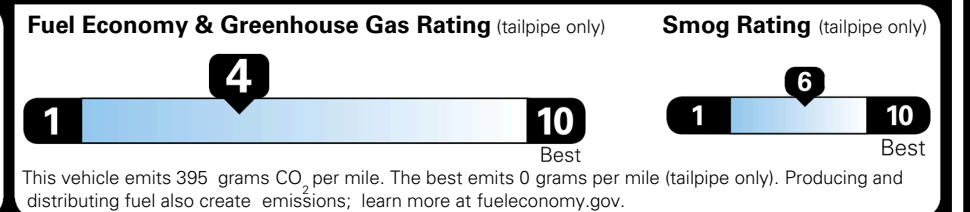

\$495.00
 \$250.00

MSRP INCLUDING OPTIONS

\$ 44,535.00

INLAND FREIGHT AND HANDLING

\$ 1,545.00

TOTAL MANUFACTURER'S SUGGESTED RETAIL PRICE ▶

\$ 46,080.00

TOTAL ADDITIONAL WEIGHT: 7.2

EPA DOT Fuel Economy and Environment

Gasoline Vehicle

You spend
\$2,500
 more in fuel costs
 over 5 years
 compared to the
 average new vehicle.

Annual fuel cost
\$2,100

Actual results will vary for many reasons, including driving conditions and how you drive and maintain your vehicle. The average new vehicle gets 29 MPG and costs \$8,000 to fuel over 5 years. Cost estimates are based on 15,000 miles per year at \$ 3.10 per gallon. MPGe is miles per gasoline gallon equivalent. Vehicle emissions are a significant cause of climate change and smog.