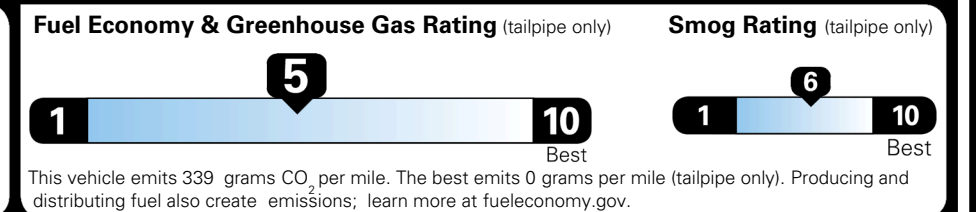

MSRP INCLUDING OPTIONS \$ 33,785.00

INLAND FREIGHT AND HANDLING \$ 1,495.00

TOTAL MANUFACTURER'S SUGGESTED RETAIL PRICE ▶ \$ 35,280.00

TOTAL ADDITIONAL WEIGHT: 6.6

*Additional terms and conditions apply.
 **Kia Connect may be currently unavailable for some Model Year 2022 and newer vehicles sold or purchased in Massachusetts; please see owners.kia.com for more information.
 NOTE: When you purchase this vehicle, Kia America, Inc. collects personal information you provide to the dealership. For information on our collection and use of personal information and your rights, please see our Privacy Policy on www.kia.com.

EPA DOT Fuel Economy and Environment

Gasoline Vehicle

You spend \$1,000 more in fuel costs over 5 years compared to the average new vehicle.

Annual fuel cost \$1,900

Actual results will vary for many reasons, including driving conditions and how you drive and maintain your vehicle. The average new vehicle gets 29 MPG and costs \$8,500 to fuel over 5 years. Cost estimates are based on 15,000 miles per year at \$ 3.30 per gallon. MPGe is miles per gasoline gallon equivalent. Vehicle emissions are a significant cause of climate change and smog.