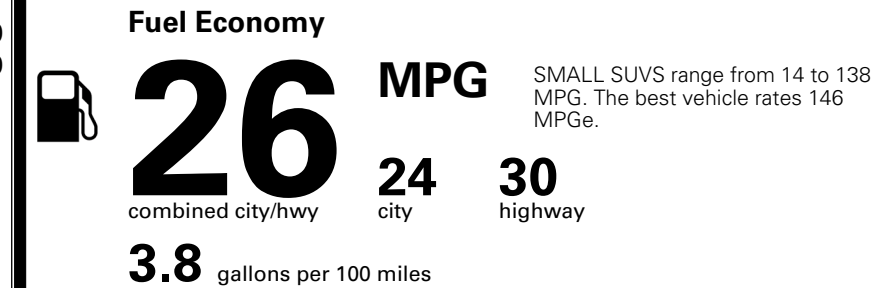

MSRP INCLUDING OPTIONS \$ 33,785.00

INLAND FREIGHT AND HANDLING \$ 1,495.00

TOTAL MANUFACTURER'S SUGGESTED RETAIL PRICE ▶ \$ 35,280.00

TOTAL ADDITIONAL WEIGHT: 6.6

*Additional terms and conditions apply.
 **Kia Connect may be currently unavailable for some Model Year 2022 and newer vehicles sold or purchased in Massachusetts; please see owners.kia.com for more information.
 NOTE: When you purchase this vehicle, Kia America, Inc. collects personal information you provide to the dealership. For information on our collection and use of personal information and your rights, please see our Privacy Policy on www.kia.com.

EPA DOT Fuel Economy and Environment

Gasoline Vehicle

You spend \$1,000 more in fuel costs over 5 years compared to the average new vehicle.

Annual fuel cost \$1,900

Actual results will vary for many reasons, including driving conditions and how you drive and maintain your vehicle. The average new vehicle gets 29 MPG and costs \$8,500 to fuel over 5 years. Cost estimates are based on 15,000 miles per year at \$ 3.30 per gallon. MPGe is miles per gasoline gallon equivalent. Vehicle emissions are a significant cause of climate change and smog.