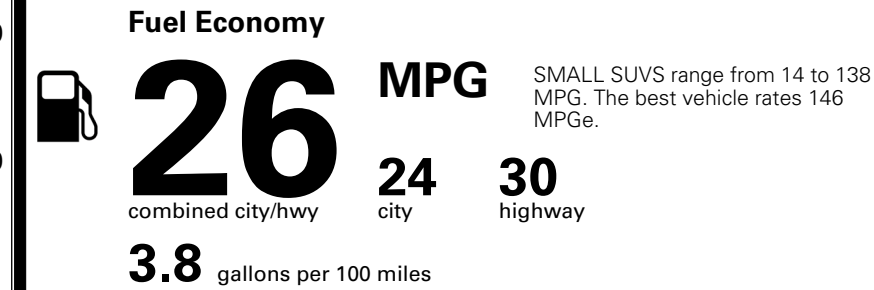

MSRP INCLUDING OPTIONS \$ 34,790.00
 INLAND FREIGHT AND HANDLING \$ 1,495.00
TOTAL MANUFACTURER'S SUGGESTED RETAIL PRICE ▶ \$ 36,285.00

EPA DOT Fuel Economy and Environment

Gasoline Vehicle

You spend \$1,000 more in fuel costs over 5 years compared to the average new vehicle.