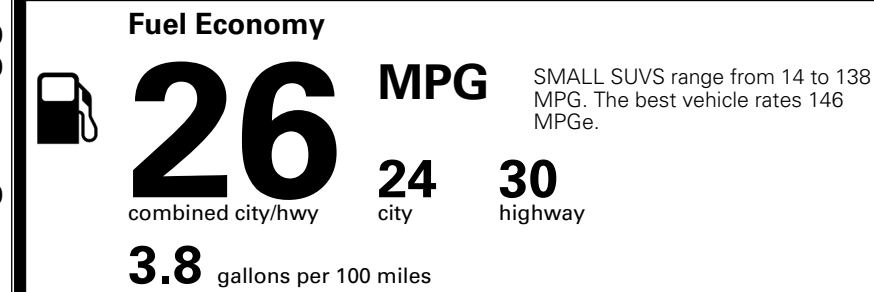

MSRP INCLUDING OPTIONS \$ 35,385.00

INLAND FREIGHT AND HANDLING \$ 1,495.00

TOTAL MANUFACTURER'S SUGGESTED RETAIL PRICE ► \$ 36,880.00

EPA DOT Fuel Economy and Environment

Gasoline Vehicle

You spend \$1,000 more in fuel costs over 5 years
 compared to the average new vehicle.