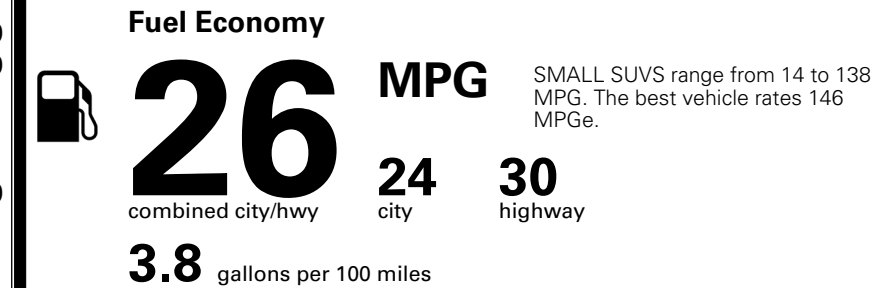

WARRANTY
 10 Year/100,000 Mile Limited Powertrain Warranty
 5 Year/60,000 Mile Limited Basic Warranty
 5 Year/60,000 Mile Roadside Assistance

MANUFACTURER'S SUGGESTED RETAIL PRICE ►

ADDITIONAL INSTALLED EQUIPMENT:
 (In addition to or in place of standard features)
 Wolf Gray Paint \$495.00
 X-Line Premium Package \$1,500.00
 - Panoramic Sunroof w/ Power Sunshade
 - Smart Power Liftgate
 - LED Interior Lighting
 Carpeted Floor Mats \$200.00

MSRP INCLUDING OPTIONS \$ 35,285.00

INLAND FREIGHT AND HANDLING \$ 1,495.00

TOTAL MANUFACTURER'S SUGGESTED RETAIL PRICE ► \$ 36,780.00

EPA DOT Fuel Economy and Environment

Gasoline Vehicle

You spend \$1,000 more in fuel costs over 5 years
 compared to the average new vehicle.