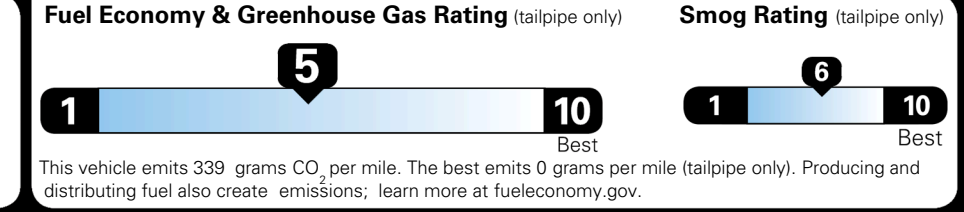

Gasoline Vehicle

You spend $1,000 more in fuel costs over 5 years
compared to the average new vehicle.

Annual fuel cost $1,900

Actual results will vary for many reasons, including driving conditions and how you drive and maintain your vehicle. The average new vehicle gets 29 MPG and costs $8,500 to fuel over 5 years. Cost estimates are based on 15,000 miles per year at $ 3.30 per gallon. MPGe is miles per gasoline gallon equivalent. Vehicle emissions are a significant cause of climate change and smog.

fueleconomy.gov
Calculate personalized estimates and compare vehicles

Smartphone QR Code