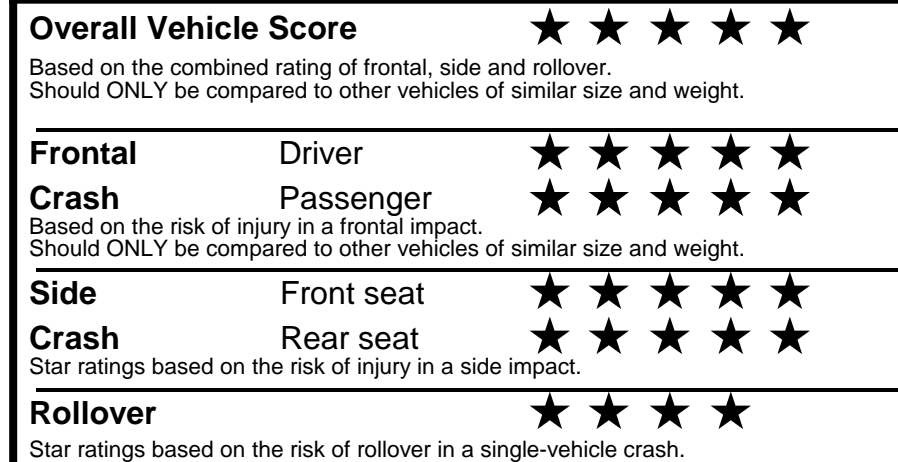

fueleconomy.gov

Calculate personalized estimates and compare vehicles

GOVERNMENT 5-STAR SAFETY RATINGS

PARTS CONTENT INFORMATION

FOR VEHICLES IN THIS CAR LINE U.S./CANADIAN PARTS CONTENT: 55 %

MAJOR SOURCES OF FOREIGN PARTS: KOREA: 30%