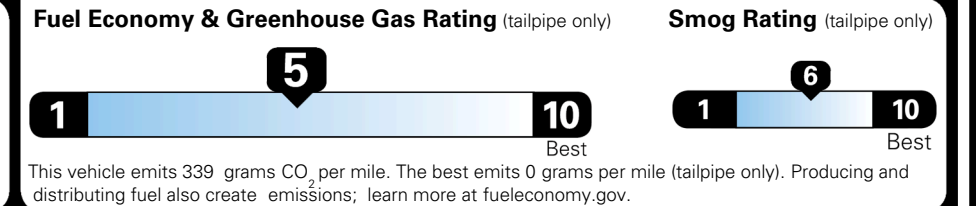

Actual results will vary for many reasons, including driving conditions and how you drive and maintain your vehicle. The average new vehicle gets 29 MPG and costs $8,500 to fuel over 5 years. Cost estimates are based on 15,000 miles per year at $ 3.30 per gallon. MPGe is miles per gasoline gallon equivalent. Vehicle emissions are a significant cause of climate change and smog.

fueleconomy.gov

Calculate personalized estimates and compare vehicles