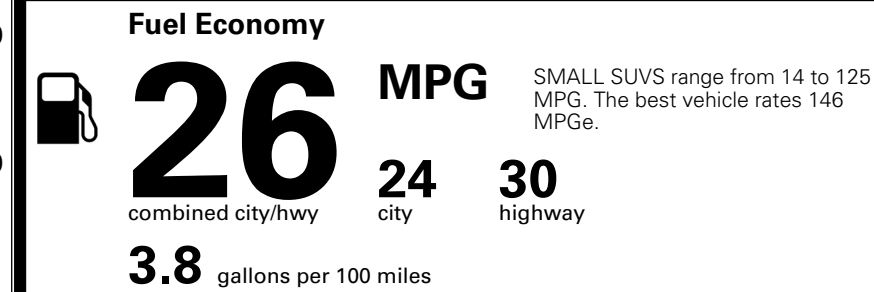

\$ 33,090.00
 \$1,500.00
 \$200.00

MSRP INCLUDING OPTIONS \$ 34,790.00
 INLAND FREIGHT AND HANDLING \$ 1,495.00

TOTAL MANUFACTURER'S SUGGESTED RETAIL PRICE ▶ \$ 36,285.00

EPA DOT Fuel Economy and Environment