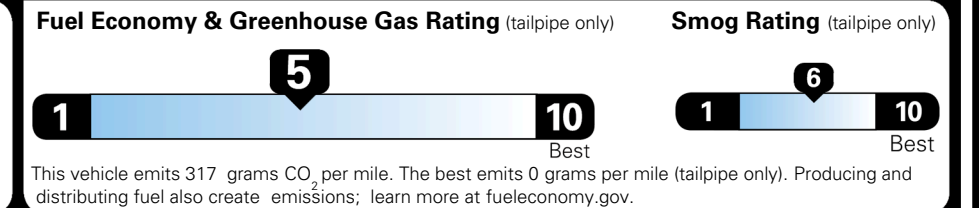

Actual results will vary for many reasons, including driving conditions and how you drive and maintain your vehicle. The average new vehicle gets 29 MPG and costs $8,500 to fuel over 5 years. Cost estimates are based on 15,000 miles per year at $ 3.30 per gallon. MPGe is miles per gasoline gallon equivalent. Vehicle emissions are a significant cause of climate change and smog.

fueleconomy.gov

Calculate personalized estimates and compare vehicles