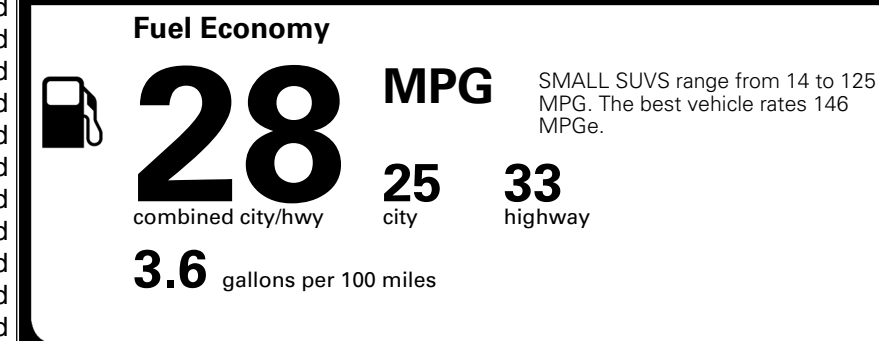

EPA DOT Fuel Economy and Environment

Gasoline Vehicle

You spend \$250 more in fuel costs over 5 years compared to the average new vehicle.

Annual fuel cost \$1,750

Actual results will vary for many reasons, including driving conditions and how you drive and maintain your vehicle. The average new vehicle gets 29 MPG and costs \$8,500 to fuel over 5 years. Cost estimates are based on 15,000 miles per year at \$ 3.30 per gallon. MPGe is miles per gasoline gallon equivalent. Vehicle emissions are a significant cause of climate change and smog.