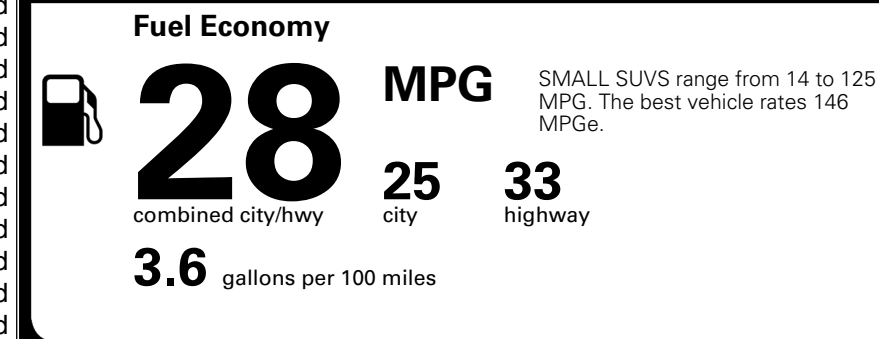

EPA DOT Fuel Economy and Environment

Gasoline Vehicle

You spend \$250
 more in fuel costs over 5 years compared to the average new vehicle.

Annual fuel cost \$1,750

Actual results will vary for many reasons, including driving conditions and how you drive and maintain your vehicle. The average new vehicle gets 29 MPG and costs \$8,500 to fuel over 5 years. Cost estimates are based on 15,000 miles per year at \$ 3.30 per gallon. MPGe is miles per gasoline gallon equivalent. Vehicle emissions are a significant cause of climate change and smog.