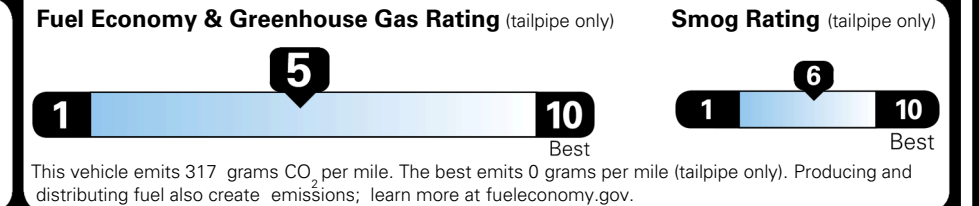

Actual results will vary for many reasons, including driving conditions and how you drive and maintain your vehicle. The average new vehicle gets 29 MPG and costs $8,500 to fuel over 5 years. Cost estimates are based on 15,000 miles per year at $ 3.30 per gallon. MPGe is miles per gasoline gallon equivalent. Vehicle emissions are a significant cause of climate change and smog.

fueleconomy.gov

Calculate personalized estimates and compare vehicles