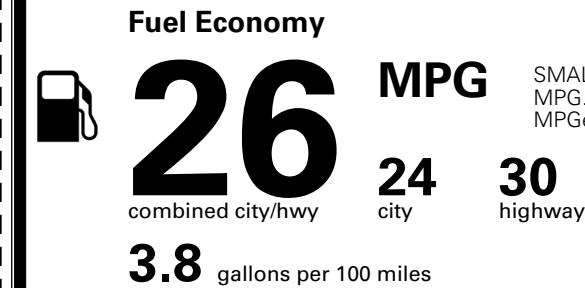

\$ 1,495.00

TOTAL MANUFACTURER'S SUGGESTED RETAIL PRICE ▶

\$ 35,580.00

*Additional terms and conditions apply.

**Kia Connect may be currently unavailable for some Model Year 2022 and newer vehicles sold or purchased in Massachusetts; please see owners.kia.com for more information.

TOTAL ADDITIONAL WEIGHT: 6.6

EPA DOT Fuel Economy and Environment

SMALL SUVs range from 14 to 138 MPG. The best vehicle rates 146 MPGe.

Gasoline Vehicle

You spend
\$1,000
 more in fuel costs
 over 5 years
 compared to the
 average new vehicle.