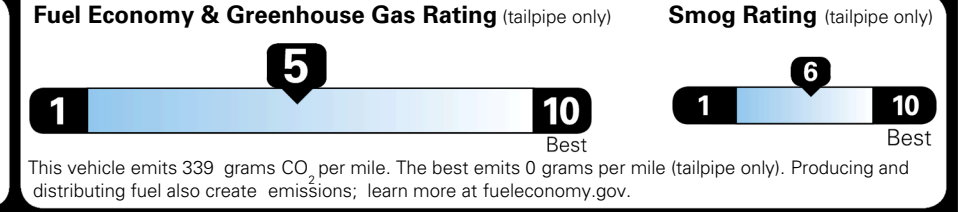

TOTAL ADDITIONAL WEIGHT: 6.6

EPA DOT Fuel Economy and Environment

Gasoline Vehicle

You spend \$1,000 more in fuel costs over 5 years compared to the average new vehicle.

Annual fuel cost \$1,900

Actual results will vary for many reasons, including driving conditions and how you drive and maintain your vehicle. The average new vehicle gets 29 MPG and costs \$8,500 to fuel over 5 years. Cost estimates are based on 15,000 miles per year at \$ 3.30 per gallon. MPGe is miles per gasoline gallon equivalent. Vehicle emissions are a significant cause of climate change and smog.