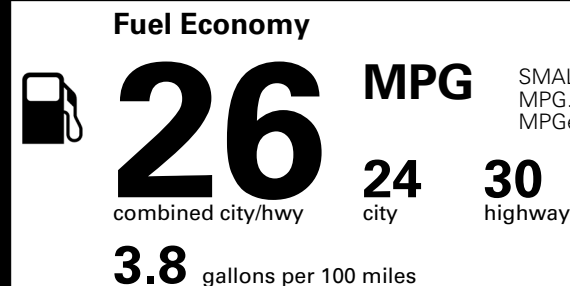

TOTAL MANUFACTURER'S SUGGESTED RETAIL PRICE ▶

\$ 35,085.00

TOTAL ADDITIONAL WEIGHT: 6.6

EPA DOT Fuel Economy and Environment

Gasoline Vehicle

SMALL SUVs range from 14 to 138 MPG. The best vehicle rates 146 MPGe.