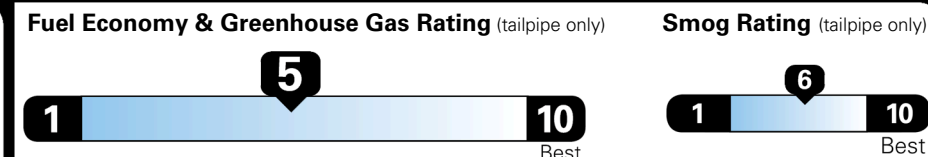

This vehicle emits 339 grams CO₂ per mile. The best emits 0 grams per mile (tailpipe only). Producing and distributing fuel also create emissions; learn more at fueleconomy.gov.

Actual results will vary for many reasons, including driving conditions and how you drive and maintain your vehicle. The average new vehicle gets 29 MPG and costs $8,500 to fuel over 5 years. Cost estimates are based on 15,000 miles per year at $ 3.30 per gallon. MPGe is miles per gasoline gallon equivalent. Vehicle emissions are a significant cause of climate change and smog.

fueleconomy.gov

Calculate personalized estimates and compare vehicles

GOVERNMENT 5-STAR SAFETY RATINGS

PARTS CONTENT INFORMATION

Overall Vehicle Score ★ ★ ★ ★ ★

Based on the combined rating of frontal, side and rollover. Should ONLY be compared to other vehicles of similar size and weight.

Frontal Driver ★ ★ ★ ★ ★
Crash Passenger ★ ★ ★ ★ ★

Based on the risk of injury in a frontal impact. Should ONLY be compared to other vehicles of similar size and weight.

Side Front seat ★ ★ ★ ★ ★
Crash Rear seat ★ ★ ★ ★ ★

Star ratings based on the risk of injury in a side impact.

Rollover ★ ★ ★ ★ ★

Star ratings based on the risk of rollover in a single-vehicle crash.

Star ratings range from 1 to 5 stars (★★★★★) with 5 being the highest.

Source: National Highway Traffic Safety Administration (NHTSA).

www.safercar.gov or 1-888-327-4236

Manufacturer's suggested retail price includes Manufacturer's recommended pre-delivery service. License and title fees, state and local taxes and other dealer installed options and accessories are not included in the manufacturer's suggested retail price.

FOR VEHICLES IN THIS CAR LINE U.S./CANADIAN PARTS CONTENT: 55 %

MAJOR SOURCES OF FOREIGN PARTS: KOREA: 30%

NOTE: PARTS CONTENT DOES NOT INCLUDE FINAL ASSEMBLY, DISTRIBUTION, OR OTHER NON-PARTS COSTS.

FOR THIS VEHICLE FINAL ASSEMBLY POINT: WEST POINT, GA, USA

COUNTRY OF ORIGIN

ENGINE (MOTOR): USA

TRANSMISSION: USA

*Additional terms and conditions apply.

**Kia Connect may be currently unavailable for some Model Year 2022 and newer vehicles sold or purchased in Massachusetts; please see owners.kia.com for more information.

NOTE: When you purchase this vehicle, Kia America, Inc. collects personal information you provide to the dealership. For information on our collection and use of personal information and your rights, please see our Privacy Policy on www.kia.com.