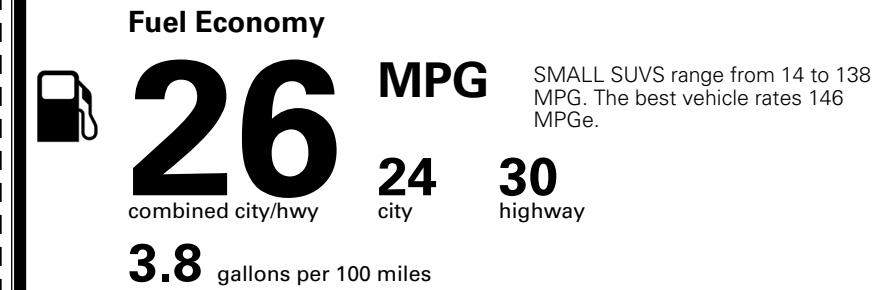

\$ 1,495.00

TOTAL MANUFACTURER'S SUGGESTED RETAIL PRICE ▶

\$ 35,580.00

EPA DOT Fuel Economy and Environment

Gasoline Vehicle

You spend \$1,000 more in fuel costs over 5 years compared to the average new vehicle.