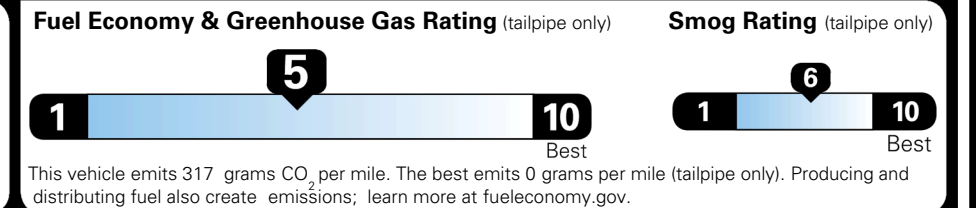

EPA DOT Fuel Economy and Environment

Gasoline Vehicle

You spend \$250 more in fuel costs over 5 years compared to the average new vehicle.

Annual fuel cost \$1,750

Actual results will vary for many reasons, including driving conditions and how you drive and maintain your vehicle. The average new vehicle gets 29 MPG and costs \$8,500 to fuel over 5 years. Cost estimates are based on 15,000 miles per year at \$ 3.30 per gallon. MPGe is miles per gasoline gallon equivalent. Vehicle emissions are a significant cause of climate change and smog.