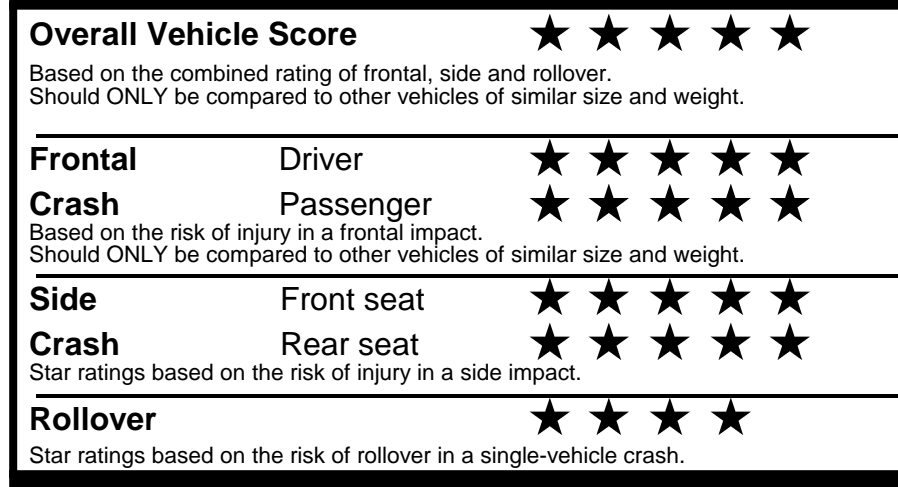

fueleconomy.gov
 Calculate personalized estimates and compare vehicles

Smartphone QR Code

GOVERNMENT 5-STAR SAFETY RATINGS

PARTS CONTENT INFORMATION

FOR VEHICLES IN THIS CAR LINE U.S./CANADIAN PARTS CONTENT: 55 %