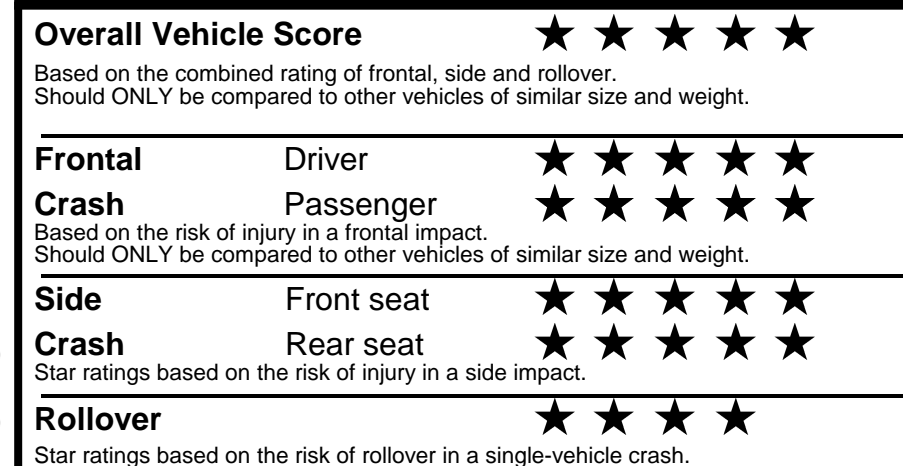

### GOVERNMENT 5-STAR SAFETY RATINGS

Star ratings range from 1 to 5 stars (★★★★★) with 5 being the highest. Source: National Highway Traffic Safety Administration (NHTSA). www.safercar.gov or 1-888-327-4236