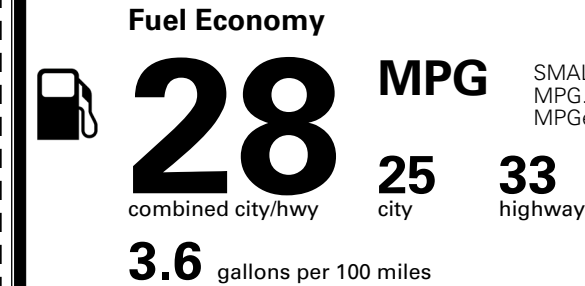

\$220.00
 \$65.00
 \$190.00
 \$130.00
 \$155.00
 \$80.00

MSRP INCLUDING OPTIONS

\$ 32,925.00

INLAND FREIGHT AND HANDLING

\$ 1,495.00

TOTAL MANUFACTURER'S SUGGESTED RETAIL PRICE ▶

\$ 34,420.00

*Additional terms and conditions apply.

TOTAL ADDITIONAL WEIGHT: 19.0

EPA DOT Fuel Economy and Environment

SMALL SUVs range from 14 to 138 MPG. The best vehicle rates 146 MPGe.

You spend \$250 more in fuel costs over 5 years compared to the average new vehicle.