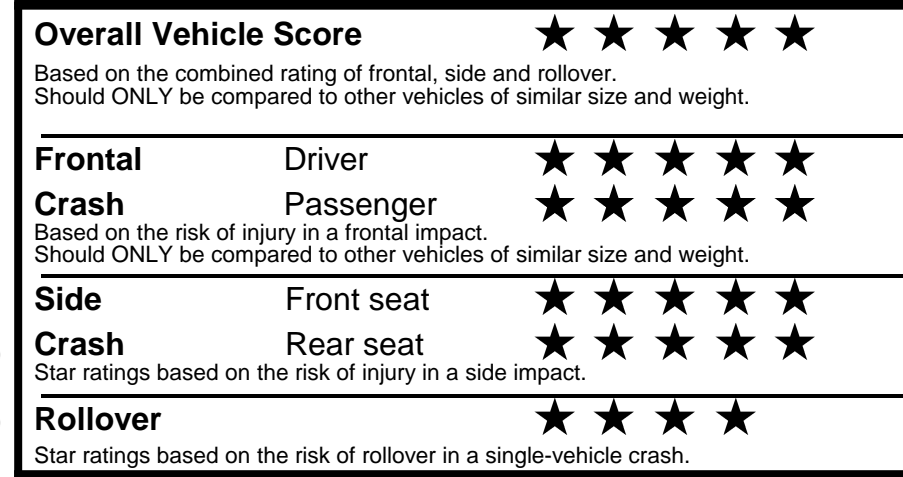

fueleconomy.gov

Calculate personalized estimates and compare vehicles

GOVERNMENT 5-STAR SAFETY RATINGS

Star ratings range from 1 to 5 stars (★★★★★) with 5 being the highest. Source: National Highway Traffic Safety Administration (NHTSA). www.safercar.gov or 1-888-327-4236