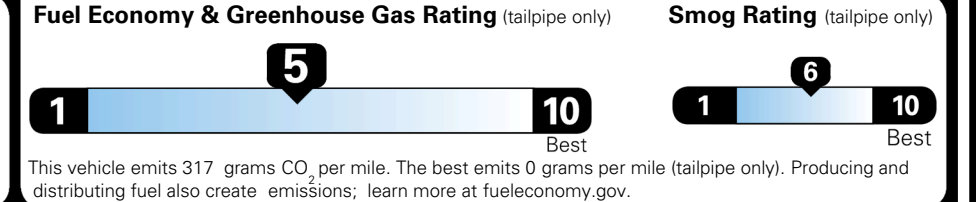

EPA DOT Fuel Economy and Environment

Gasoline Vehicle

You spend \$250 more in fuel costs over 5 years compared to the average new vehicle.

Annual fuel cost \$1,750

Actual results will vary for many reasons, including driving conditions and how you drive and maintain your vehicle. The average new vehicle gets 29 MPG and costs \$8,500 to fuel over 5 years. Cost estimates are based on 15,000 miles per year at \$ 3.30 per gallon. MPGe is miles per gasoline gallon equivalent. Vehicle emissions are a significant cause of climate change and smog.