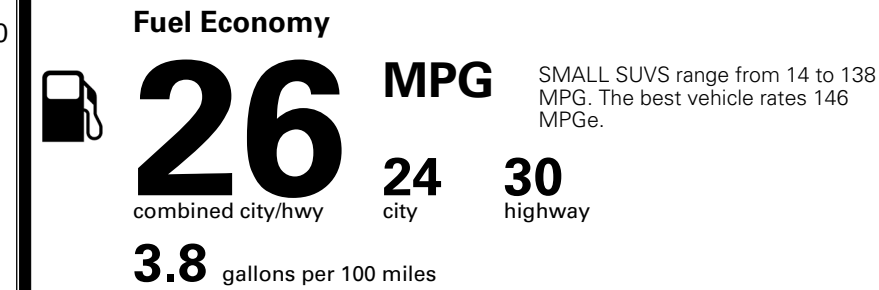

\$200.00

MSRP INCLUDING OPTIONS

\$ 30,790.00

INLAND FREIGHT AND HANDLING

\$ 1,495.00

TOTAL MANUFACTURER'S SUGGESTED RETAIL PRICE ▶

\$ 32,285.00

*Additional terms and conditions apply.
 **Kia Connect may be currently unavailable for some Model Year 2022 and newer vehicles sold or purchased in Massachusetts; please see owners.kia.com for more information.
 NOTE: When you purchase this vehicle, Kia America, Inc. collects personal information you provide to the dealership. For information on our collection and use of personal information and your rights, please see our Privacy Policy on www.kia.com.

TOTAL ADDITIONAL WEIGHT: 6.6

EPA DOT Fuel Economy and Environment

Gasoline Vehicle

You spend \$1,000 more in fuel costs over 5 years compared to the average new vehicle.

Annual fuel cost \$1,900

Actual results will vary for many reasons, including driving conditions and how you drive and maintain your vehicle. The average new vehicle gets 29 MPG and costs \$8,500 to fuel over 5 years. Cost estimates are based on 15,000 miles per year at \$ 3.30 per gallon. MPGe is miles per gasoline gallon equivalent. Vehicle emissions are a significant cause of climate change and smog.