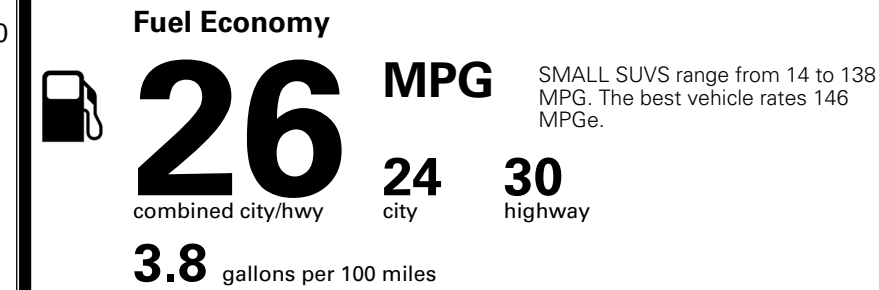

MSRP INCLUDING OPTIONS \$ 30,790.00

INLAND FREIGHT AND HANDLING \$ 1,495.00

TOTAL MANUFACTURER'S SUGGESTED RETAIL PRICE ▶ \$ 32,285.00

TOTAL ADDITIONAL WEIGHT: 6.6

*Additional terms and conditions apply.
 **Kia Connect may be currently unavailable for some Model Year 2022 and newer vehicles sold or purchased in Massachusetts; please see owners.kia.com for more information.
 NOTE: When you purchase this vehicle, Kia America, Inc. collects personal information you provide to the dealership. For information on our collection and use of personal information and your rights, please see our Privacy Policy on www.kia.com.

EPA DOT Fuel Economy and Environment

Gasoline Vehicle

You spend \$1,000 more in fuel costs over 5 years compared to the average new vehicle.

Annual fuel cost \$1,900

Actual results will vary for many reasons, including driving conditions and how you drive and maintain your vehicle. The average new vehicle gets 29 MPG and costs \$8,500 to fuel over 5 years. Cost estimates are based on 15,000 miles per year at \$ 3.30 per gallon. MPGe is miles per gasoline gallon equivalent. Vehicle emissions are a significant cause of climate change and smog.