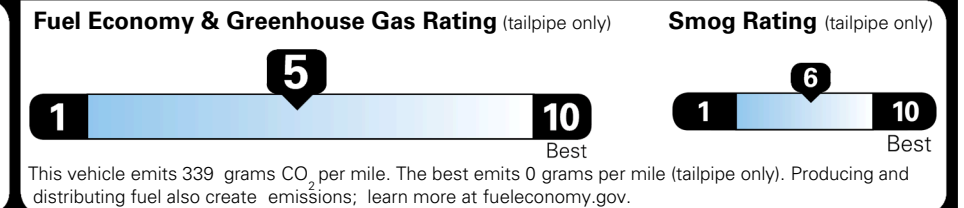

MSRP INCLUDING OPTIONS \$ 30,790.00

INLAND FREIGHT AND HANDLING \$ 1,495.00

TOTAL MANUFACTURER'S SUGGESTED RETAIL PRICE ▶ \$ 32,285.00

TOTAL ADDITIONAL WEIGHT: 6.6

*Additional terms and conditions apply.
 **Kia Connect may be currently unavailable for some Model Year 2022 and newer vehicles sold or purchased in Massachusetts; please see owners.kia.com for more information.
 NOTE: When you purchase this vehicle, Kia America, Inc. collects personal information you provide to the dealership. For information on our collection and use of personal information and your rights, please see our Privacy Policy on www.kia.com.

EPA DOT Fuel Economy and Environment

Gasoline Vehicle

You spend \$1,000 more in fuel costs over 5 years compared to the average new vehicle.

Annual fuel cost \$1,900

Actual results will vary for many reasons, including driving conditions and how you drive and maintain your vehicle. The average new vehicle gets 29 MPG and costs \$8,500 to fuel over 5 years. Cost estimates are based on 15,000 miles per year at \$ 3.30 per gallon. MPGe is miles per gasoline gallon equivalent. Vehicle emissions are a significant cause of climate change and smog.