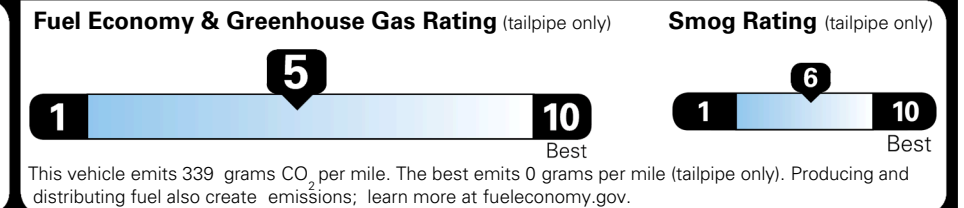

TOTAL ADDITIONAL WEIGHT: 6.6

EPA DOT Fuel Economy and Environment

Gasoline Vehicle

You spend \$1,000 more in fuel costs over 5 years compared to the average new vehicle.

Annual fuel cost \$1,900

Actual results will vary for many reasons, including driving conditions and how you drive and maintain your vehicle. The average new vehicle gets 29 MPG and costs \$8,500 to fuel over 5 years. Cost estimates are based on 15,000 miles per year at \$ 3.30 per gallon. MPGe is miles per gasoline gallon equivalent. Vehicle emissions are a significant cause of climate change and smog.