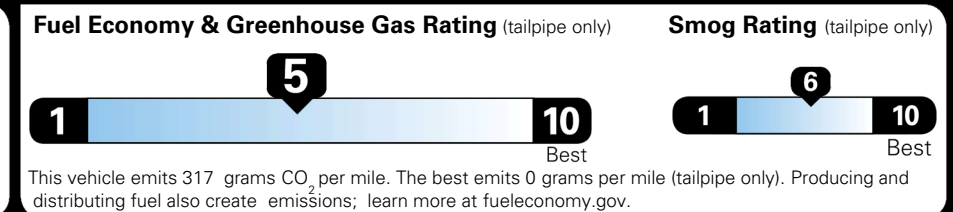

\$200.00

MSRP INCLUDING OPTIONS

\$ 28,990.00

INLAND FREIGHT AND HANDLING

\$ 1,495.00

TOTAL MANUFACTURER'S SUGGESTED RETAIL PRICE ►

\$ 30,485.00

TOTAL ADDITIONAL WEIGHT: 6.6

EPA DOT Fuel Economy and Environment

Gasoline Vehicle

You spend \$250
 more in fuel costs over 5 years compared to the average new vehicle.

Annual fuel cost \$1,750

Actual results will vary for many reasons, including driving conditions and how you drive and maintain your vehicle. The average new vehicle gets 29 MPG and costs \$8,500 to fuel over 5 years. Cost estimates are based on 15,000 miles per year at \$ 3.30 per gallon. MPGe is miles per gasoline gallon equivalent. Vehicle emissions are a significant cause of climate change and smog.