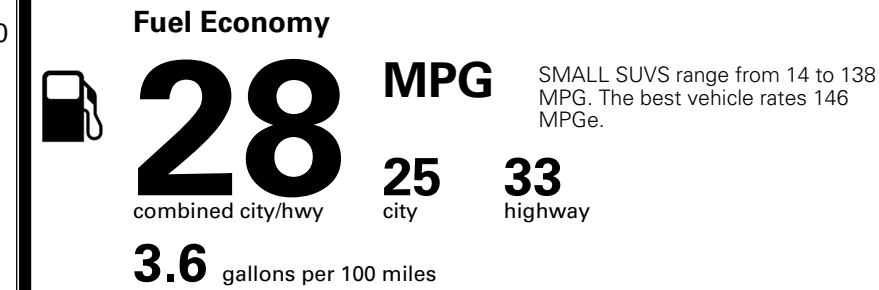

\$200.00

MSRP INCLUDING OPTIONS

\$ 28,990.00

INLAND FREIGHT AND HANDLING

\$ 1,495.00

TOTAL MANUFACTURER'S SUGGESTED RETAIL PRICE ►

\$ 30,485.00

*Additional terms and conditions apply.
 **Kia Connect may be currently unavailable for some Model Year 2022 and newer vehicles sold or purchased in Massachusetts; please see owners.kia.com for more information.
 NOTE: When you purchase this vehicle, Kia America, Inc. collects personal information you provide to the dealership. For information on our collection and use of personal information and your rights, please see our Privacy Policy on www.kia.com.

TOTAL ADDITIONAL WEIGHT: 6.6

EPA DOT Fuel Economy and Environment

Gasoline Vehicle

You spend \$250 more in fuel costs over 5 years compared to the average new vehicle.

Annual fuel cost \$1,750

Actual results will vary for many reasons, including driving conditions and how you drive and maintain your vehicle. The average new vehicle gets 29 MPG and costs \$8,500 to fuel over 5 years. Cost estimates are based on 15,000 miles per year at \$ 3.30 per gallon. MPGe is miles per gasoline gallon equivalent. Vehicle emissions are a significant cause of climate change and smog.