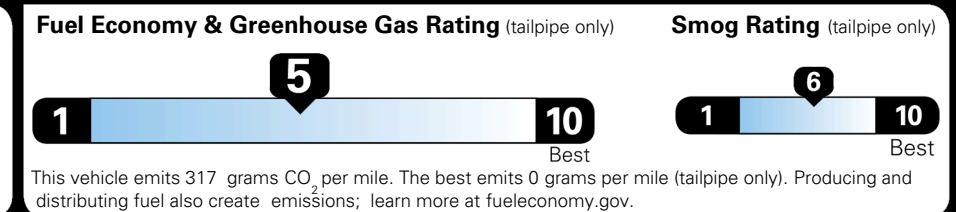

TOTAL ADDITIONAL WEIGHT: 6.6

EPA DOT Fuel Economy and Environment

Gasoline Vehicle

You spend \$250 more in fuel costs over 5 years compared to the average new vehicle.

Annual fuel cost \$1,750

Actual results will vary for many reasons, including driving conditions and how you drive and maintain your vehicle. The average new vehicle gets 29 MPG and costs \$8,500 to fuel over 5 years. Cost estimates are based on 15,000 miles per year at \$ 3.30 per gallon. MPGe is miles per gasoline gallon equivalent. Vehicle emissions are a significant cause of climate change and smog.