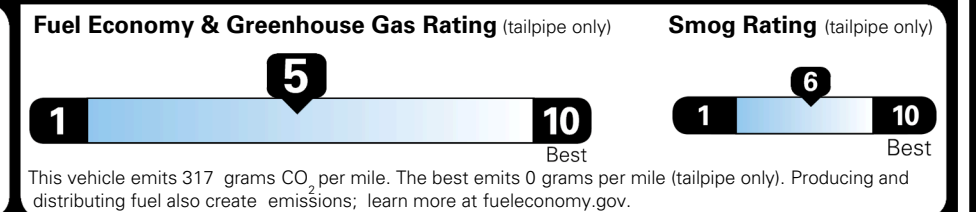

EPA DOT Fuel Economy and Environment

Gasoline Vehicle

You spend \$250
 more in fuel costs over 5 years compared to the average new vehicle.

Annual fuel cost \$1,750

Actual results will vary for many reasons, including driving conditions and how you drive and maintain your vehicle. The average new vehicle gets 29 MPG and costs \$8,500 to fuel over 5 years. Cost estimates are based on 15,000 miles per year at \$ 3.30 per gallon. MPGe is miles per gasoline gallon equivalent. Vehicle emissions are a significant cause of climate change and smog.