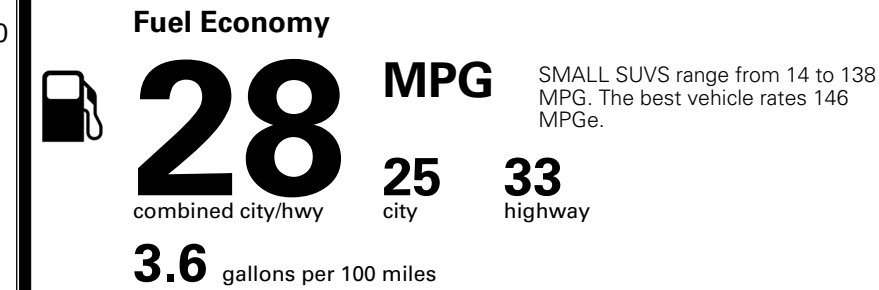

EPA DOT Fuel Economy and Environment

Gasoline Vehicle

You spend $250
more in fuel costs over 5 years compared to the average new vehicle.

Annual fuel cost $1,750