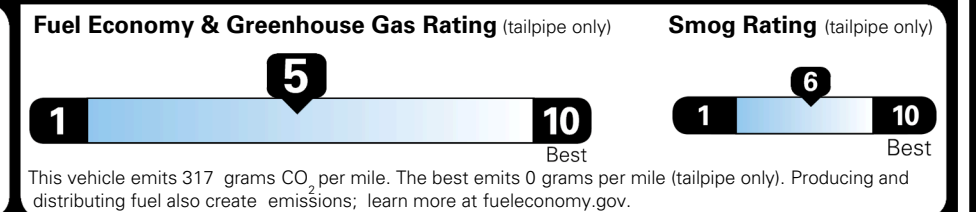

EPA DOT Fuel Economy and Environment

Gasoline Vehicle

You spend \$250 more in fuel costs over 5 years compared to the average new vehicle.

Annual fuel cost \$1,750

Actual results will vary for many reasons, including driving conditions and how you drive and maintain your vehicle. The average new vehicle gets 29 MPG and costs \$8,500 to fuel over 5 years. Cost estimates are based on 15,000 miles per year at \$ 3.30 per gallon. MPGe is miles per gasoline gallon equivalent. Vehicle emissions are a significant cause of climate change and smog.