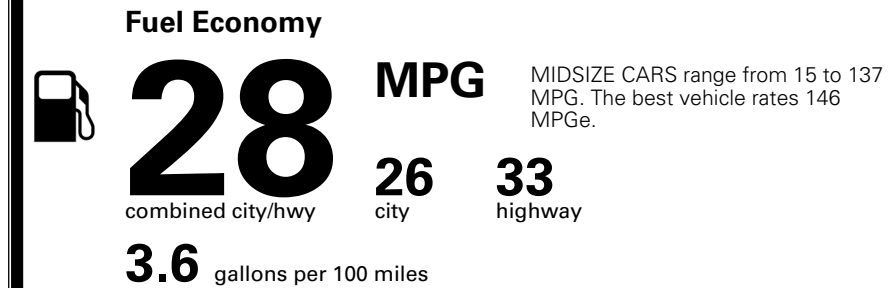

MSRP INCLUDING OPTIONS

\$ 28,390.00

INLAND FREIGHT AND HANDLING

\$ 1,245.00

TOTAL MANUFACTURER'S SUGGESTED RETAIL PRICE ▶

\$ 29,635.00

TOTAL ADDITIONAL WEIGHT:

*Additional terms and conditions apply.
 **Kia Connect may be currently unavailable for some Model Year 2022 and newer vehicles sold or purchased in Massachusetts; please see owners.kia.com for more information.
 NOTE: When you purchase this vehicle, Kia America, Inc. collects personal information you provide to the dealership. For information on our collection and use of personal information and your rights, please see our Privacy Policy on www.kia.com.

EPA DOT Fuel Economy and Environment

Gasoline Vehicle

You spend
\$250
 more in fuel costs
 over 5 years
 compared to the
 average new vehicle.

Annual fuel cost
\$1,750

Actual results will vary for many reasons, including driving conditions and how you drive and maintain your vehicle. The average new vehicle gets 29 MPG and costs \$8,500 to fuel over 5 years. Cost estimates are based on 15,000 miles per year at \$ 3.30 per gallon. MPGe is miles per gasoline gallon equivalent. Vehicle emissions are a significant cause of climate change and smog.