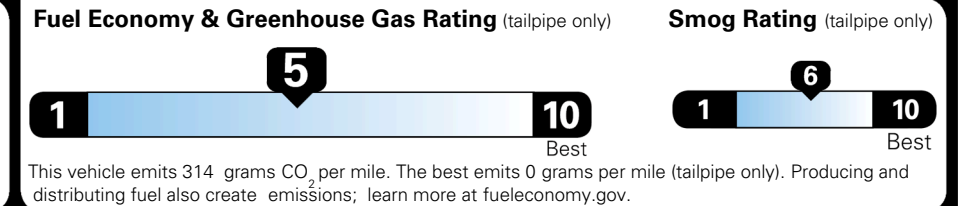

MSRP INCLUDING OPTIONS

\$ 28,390.00

INLAND FREIGHT AND HANDLING

\$ 1,245.00

TOTAL MANUFACTURER'S SUGGESTED RETAIL PRICE ▶

\$ 29,635.00

TOTAL ADDITIONAL WEIGHT:

*Additional terms and conditions apply.
 **Kia Connect may be currently unavailable for some Model Year 2022 and newer vehicles sold or purchased in Massachusetts; please see owners.kia.com for more information.
 NOTE: When you purchase this vehicle, Kia America, Inc. collects personal information you provide to the dealership. For information on our collection and use of personal information and your rights, please see our Privacy Policy on www.kia.com.

EPA DOT Fuel Economy and Environment

Gasoline Vehicle

You spend
\$250
 more in fuel costs
 over 5 years
 compared to the
 average new vehicle.

Annual fuel cost
\$1,750

Actual results will vary for many reasons, including driving conditions and how you drive and maintain your vehicle. The average new vehicle gets 29 MPG and costs \$8,500 to fuel over 5 years. Cost estimates are based on 15,000 miles per year at \$ 3.30 per gallon. MPGe is miles per gasoline gallon equivalent. Vehicle emissions are a significant cause of climate change and smog.