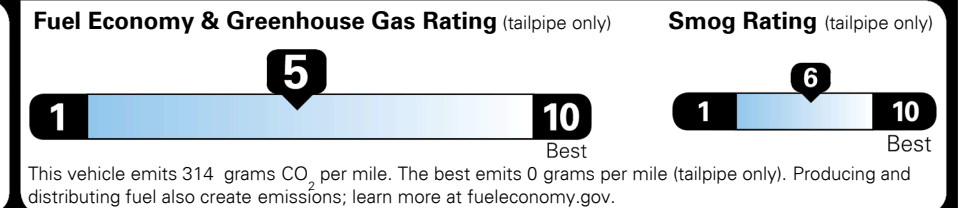

## EPA DOT Fuel Economy and Environment

Gasoline Vehicle

**You spend \$250 more in fuel costs over 5 years**  
 compared to the average new vehicle.

**Annual fuel cost \$1,750**

Actual results will vary for many reasons, including driving conditions and how you drive and maintain your vehicle. The average new vehicle gets 29 MPG and costs \$8,500 to fuel over 5 years. Cost estimates are based on 15,000 miles per year at \$ 3.30 per gallon. MPGe is miles per gasoline gallon equivalent. Vehicle emissions are a significant cause of climate change and smog.