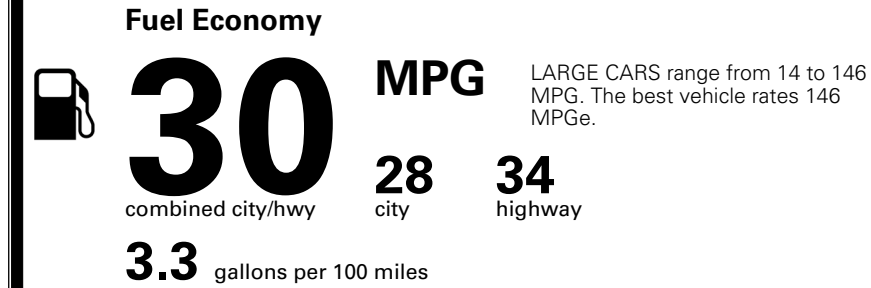

TOTAL ADDITIONAL WEIGHT:

EPA DOT Fuel Economy and Environment

Gasoline Vehicle

You save \$250
 in fuel costs over 5 years compared to the average new vehicle.

Annual fuel cost \$1,650

Actual results will vary for many reasons, including driving conditions and how you drive and maintain your vehicle. The average new vehicle gets 29 MPG and costs \$8,500 to fuel over 5 years. Cost estimates are based on 15,000 miles per year at \$ 3.30 per gallon. MPGe is miles per gasoline gallon equivalent. Vehicle emissions are a significant cause of climate change and smog.