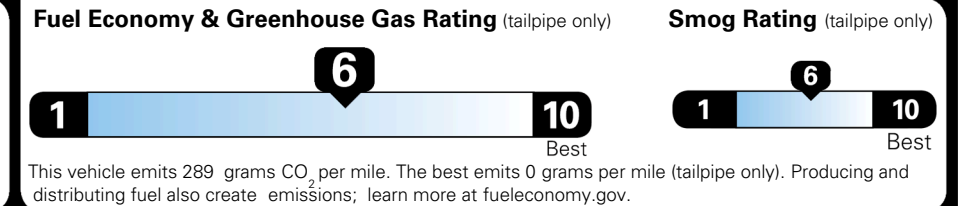

TOTAL ADDITIONAL WEIGHT:

EPA DOT Fuel Economy and Environment

Gasoline Vehicle

You save \$250
 in fuel costs over 5 years compared to the average new vehicle.

Annual fuel cost \$1,650

Actual results will vary for many reasons, including driving conditions and how you drive and maintain your vehicle. The average new vehicle gets 29 MPG and costs \$8,500 to fuel over 5 years. Cost estimates are based on 15,000 miles per year at \$ 3.30 per gallon. MPGe is miles per gasoline gallon equivalent. Vehicle emissions are a significant cause of climate change and smog.