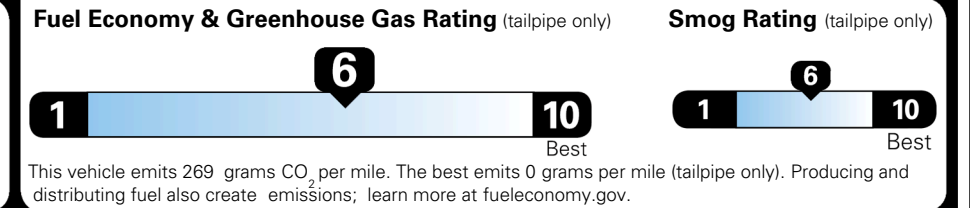

EPA DOT Fuel Economy and Environment

Gasoline Vehicle

Fuel Economy
33 MPG
combined city/hwy
3.0 gallons per 100 miles

MIDSIZE CARS range from 15 to 137 MPG. The best vehicle rates 146 MPGe.

29 city
39 highway

You save $1,000
in fuel costs over 5 years
compared to the average new vehicle.

Annual fuel cost $1,500