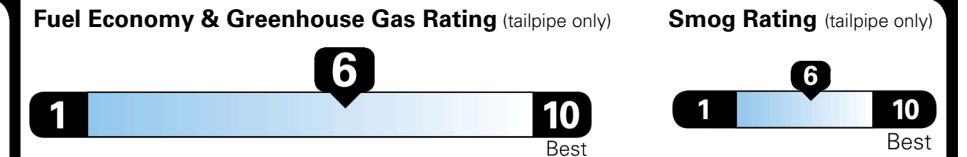

EPA DOT Fuel Economy and Environment

Gasoline Vehicle

Fuel Economy

33 MPG
combined city/hwy

29 MPG
city

39 MPG
highway

3.0 gallons per 100 miles

MIDSIZE CARS range from 15 to 137 MPG. The best vehicle rates 146 MPGe.

You save $1,000
in fuel costs over 5 years compared to the average new vehicle.

Annual fuel cost $1,500