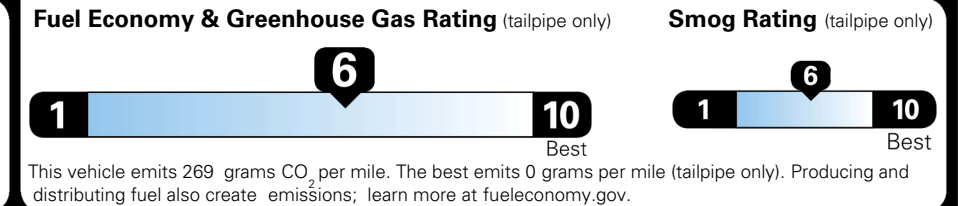

ADDITIONAL INSTALLED EQUIPMENT:
 (In addition to or in place of standard features)
 Snow White Pearl Paint

Included
 Included
 Included
 Included
 Included
 Included
 Included

\$395.00

MSRP INCLUDING OPTIONS \$ 24,785.00

INLAND FREIGHT AND HANDLING \$ 1,195.00

TOTAL MANUFACTURER'S SUGGESTED RETAIL PRICE ▶ \$ 25,980.00

TOTAL ADDITIONAL WEIGHT:

*Additional terms and conditions apply.
 **Kia Connect may be currently unavailable for some Model Year 2022 and newer vehicles sold or purchased in Massachusetts; please see owners.kia.com for more information.
 NOTE: When you purchase this vehicle, Kia America, Inc. collects personal information you provide to the dealership. For information on our collection and use of personal information and your rights, please see our Privacy Policy on www.kia.com.

EPA DOT Fuel Economy and Environment

Gasoline Vehicle

You save \$1,000
 in fuel costs over 5 years compared to the average new vehicle.

Annual fuel cost \$1,500

Actual results will vary for many reasons, including driving conditions and how you drive and maintain your vehicle. The average new vehicle gets 29 MPG and costs \$8,500 to fuel over 5 years. Cost estimates are based on 15,000 miles per year at \$ 3.30 per gallon. MPGe is miles per gasoline gallon equivalent. Vehicle emissions are a significant cause of climate change and smog.