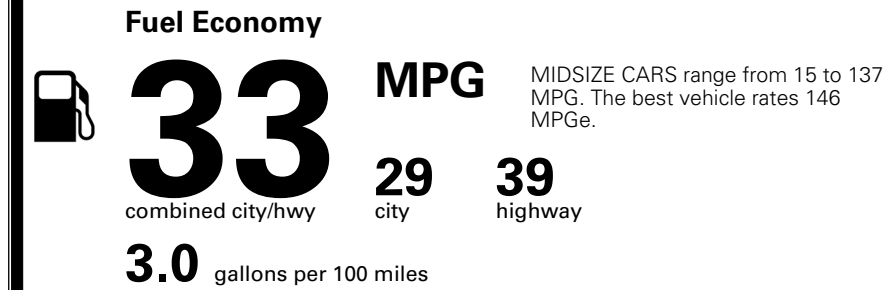

INLAND FREIGHT AND HANDLING \$ 1,195.00

TOTAL MANUFACTURER'S SUGGESTED RETAIL PRICE ▶ \$ 25,980.00

TOTAL ADDITIONAL WEIGHT:

*Additional terms and conditions apply.
 **Kia Connect may be currently unavailable for some Model Year 2022 and newer vehicles sold or purchased in Massachusetts; please see owners.kia.com for more information.
 NOTE: When you purchase this vehicle, Kia America, Inc. collects personal information you provide to the dealership. For information on our collection and use of personal information and your rights, please see our Privacy Policy on www.kia.com.

EPA DOT Fuel Economy and Environment

Gasoline Vehicle

You save \$1,000
 in fuel costs over 5 years compared to the average new vehicle.

Annual fuel cost \$1,500

Actual results will vary for many reasons, including driving conditions and how you drive and maintain your vehicle. The average new vehicle gets 29 MPG and costs \$8,500 to fuel over 5 years. Cost estimates are based on 15,000 miles per year at \$ 3.30 per gallon. MPGe is miles per gasoline gallon equivalent. Vehicle emissions are a significant cause of climate change and smog.