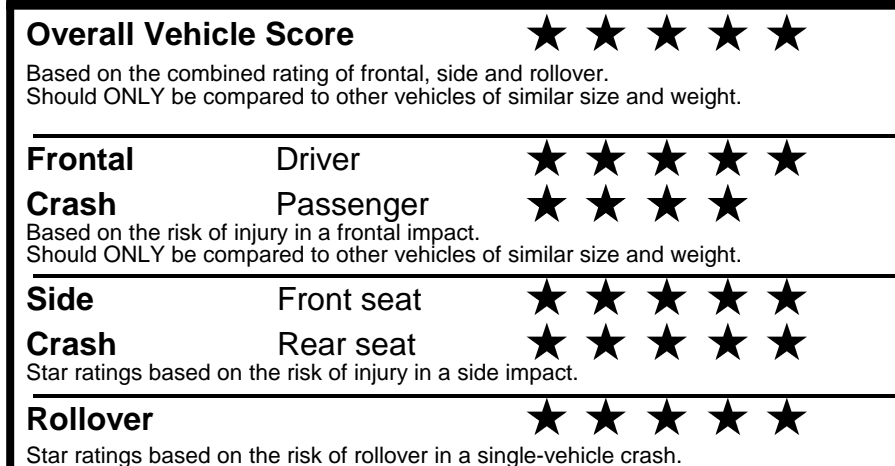

**fueleconomy.gov**  
 Calculate personalized estimates and compare vehicles

**GOVERNMENT 5-STAR SAFETY RATINGS**

**PARTS CONTENT INFORMATION**

**FOR VEHICLES IN THIS CAR LINE U.S./CANADIAN PARTS CONTENT: 20 %**