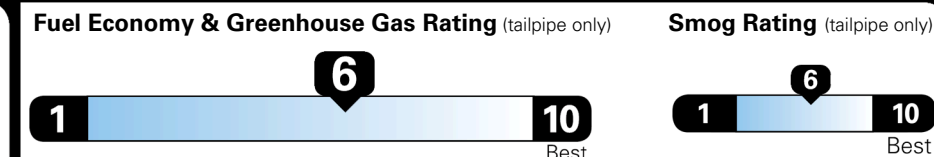

This vehicle emits 269 grams CO₂ per mile. The best emits 0 grams per mile (tailpipe only). Producing and distributing fuel also create emissions; learn more at fueleconomy.gov.

Actual results will vary for many reasons, including driving conditions and how you drive and maintain your vehicle. The average new vehicle gets 29 MPG and costs $8,500 to fuel over 5 years. Cost estimates are based on 15,000 miles per year at $ 3.30 per gallon. MPGe is miles per gasoline gallon equivalent. Vehicle emissions are a significant cause of climate change and smog.

fueleconomy.gov

Calculate personalized estimates and compare vehicles

GOVERNMENT 5-STAR SAFETY RATINGS

Overall Vehicle Score ★★★★★

Based on the combined rating of frontal, side and rollover. Should ONLY be compared to other vehicles of similar size and weight.

Frontal Driver ★★★★★

Crash Passenger ★★★★★

Based on the risk of injury in a frontal impact. Should ONLY be compared to other vehicles of similar size and weight.

Side Front seat ★★★★★

Crash Rear seat ★★★★★

Star ratings based on the risk of injury in a side impact.

Rollover ★★★★★

Star ratings based on the risk of rollover in a single-vehicle crash.

Star ratings range from 1 to 5 stars (★★★★★) with 5 being the highest.

Source: National Highway Traffic Safety Administration (NHTSA).

www.safercar.gov or 1-888-327-4236

Manufacturer's suggested retail price includes Manufacturer's recommended pre-delivery service. License and title fees, state and local taxes and other dealer installed options and accessories are not included in the manufacturer's suggested retail price.

PARTS CONTENT INFORMATION

FOR VEHICLES IN THIS CAR LINE U.S./CANADIAN PARTS CONTENT: 20 %

MAJOR SOURCES OF FOREIGN PARTS:
MEXICO: 45%
KOREA: 30%

NOTE: PARTS CONTENT DOES NOT INCLUDE FINAL ASSEMBLY, DISTRIBUTION, OR OTHER NON-PARTS COSTS.

FOR THIS VEHICLE FINAL ASSEMBLY POINT: PESQUERIA, NL, MEXICO

COUNTRY OF ORIGIN ENGINE (MOTOR):

USA

TRANSMISSION:

MEXICO