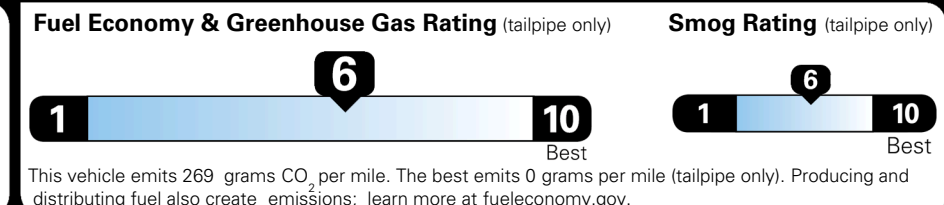

EPA DOT Fuel Economy and Environment

Gasoline Vehicle

You save \$1,000
 in fuel costs over 5 years compared to the average new vehicle.

Annual fuel cost \$1,500

Actual results will vary for many reasons, including driving conditions and how you drive and maintain your vehicle. The average new vehicle gets 29 MPG and costs \$8,500 to fuel over 5 years. Cost estimates are based on 15,000 miles per year at \$ 3.30 per gallon. MPGe is miles per gasoline gallon equivalent. Vehicle emissions are a significant cause of climate change and smog.