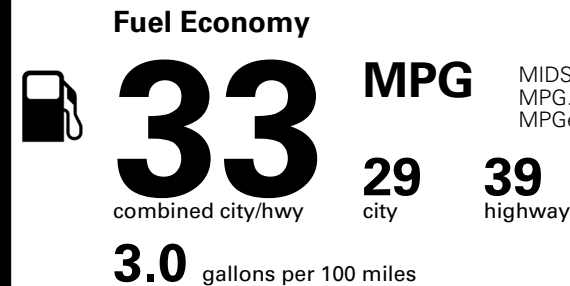

TOTAL ADDITIONAL WEIGHT:

EPA DOT Fuel Economy and Environment

Gasoline Vehicle

MIDSIZE CARS range from 15 to 139 MPG. The best vehicle rates 146 MPGe.

You save \$1,000
 in fuel costs over 5 years compared to the average new vehicle.