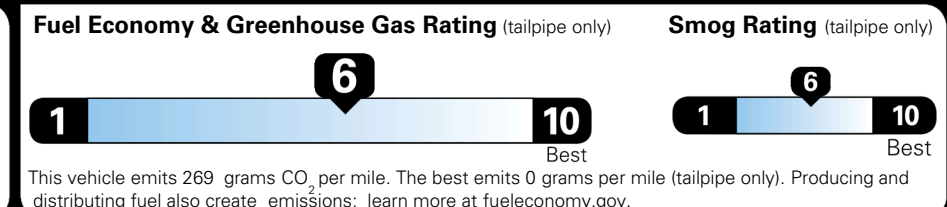

EPA DOT Fuel Economy and Environment

Gasoline Vehicle

You save \$1,000
 in fuel costs over 5 years compared to the average new vehicle.

Annual fuel cost \$1,500

Actual results will vary for many reasons, including driving conditions and how you drive and maintain your vehicle. The average new vehicle gets 29 MPG and costs \$8,500 to fuel over 5 years. Cost estimates are based on 15,000 miles per year at \$ 3.30 per gallon. MPGe is miles per gasoline gallon equivalent. Vehicle emissions are a significant cause of climate change and smog.