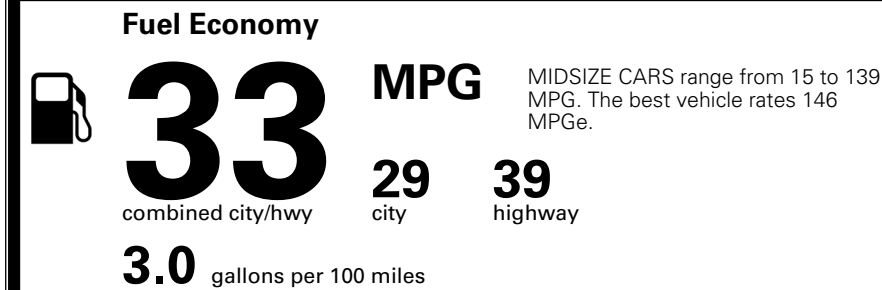

EPA DOT Fuel Economy and Environment

Gasoline Vehicle

You save \$1,000
 in fuel costs over 5 years compared to the average new vehicle.

Annual fuel cost \$1,500

Actual results will vary for many reasons, including driving conditions and how you drive and maintain your vehicle. The average new vehicle gets 29 MPG and costs \$8,500 to fuel over 5 years. Cost estimates are based on 15,000 miles per year at \$ 3.30 per gallon. MPGe is miles per gasoline gallon equivalent. Vehicle emissions are a significant cause of climate change and smog.