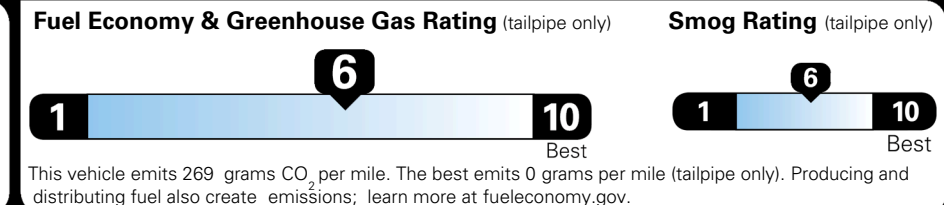

Included
 Included
 Included
 Included
 Included
 Included

ADDITIONAL INSTALLED EQUIPMENT:
 (In addition to or in place of standard features)
 Snow White Pearl Paint

\$395.00

MSRP INCLUDING OPTIONS \$ 23,685.00

INLAND FREIGHT AND HANDLING \$ 1,195.00

TOTAL MANUFACTURER'S SUGGESTED RETAIL PRICE ▶ \$ 24,880.00

TOTAL ADDITIONAL WEIGHT:

*Additional terms and conditions apply.
 **Kia Connect may be currently unavailable for some Model Year 2022 and newer vehicles sold or purchased in Massachusetts; please see owners.kia.com for more information.
 NOTE: When you purchase this vehicle, Kia America, Inc. collects personal information you provide to the dealership. For information on our collection and use of personal information and your rights, please see our Privacy Policy on www.kia.com.

EPA DOT Fuel Economy and Environment

Gasoline Vehicle

You save \$1,000
 in fuel costs over 5 years compared to the average new vehicle.

Annual fuel cost \$1,500

Actual results will vary for many reasons, including driving conditions and how you drive and maintain your vehicle. The average new vehicle gets 29 MPG and costs \$8,500 to fuel over 5 years. Cost estimates are based on 15,000 miles per year at \$ 3.30 per gallon. MPGe is miles per gasoline gallon equivalent. Vehicle emissions are a significant cause of climate change and smog.