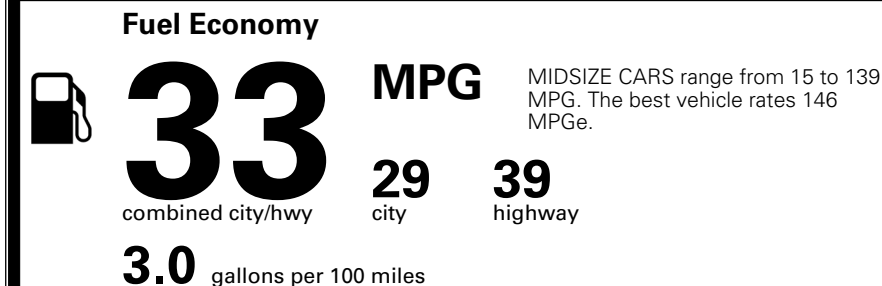

EPA DOT Fuel Economy and Environment

Gasoline Vehicle

You save \$1,000
 in fuel costs over 5 years compared to the average new vehicle.

Annual fuel cost \$1,500

Actual results will vary for many reasons, including driving conditions and how you drive and maintain your vehicle. The average new vehicle gets 29 MPG and costs \$8,500 to fuel over 5 years. Cost estimates are based on 15,000 miles per year at \$ 3.30 per gallon. MPGe is miles per gasoline gallon equivalent. Vehicle emissions are a significant cause of climate change and smog.