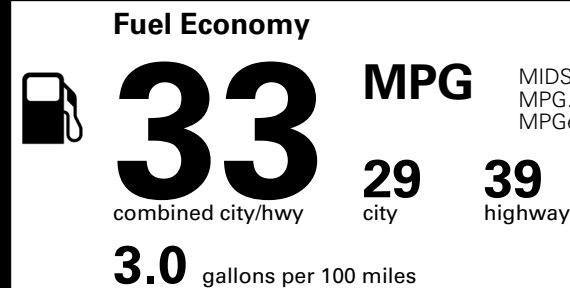

EPA DOT Fuel Economy and Environment

Gasoline Vehicle

MIDSIZE CARS range from 15 to 139 MPG. The best vehicle rates 146 MPGe.

You save \$1,000
 in fuel costs over 5 years compared to the average new vehicle.