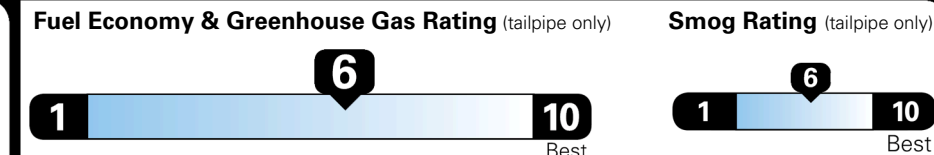

This vehicle emits 269 grams CO₂ per mile. The best emits 0 grams per mile (tailpipe only). Producing and distributing fuel also create emissions; learn more at fueleconomy.gov.

Actual results will vary for many reasons, including driving conditions and how you drive and maintain your vehicle. The average new vehicle gets 29 MPG and costs $8,500 to fuel over 5 years. Cost estimates are based on 15,000 miles per year at $ 3.30 per gallon. MPGe is miles per gasoline gallon equivalent. Vehicle emissions are a significant cause of climate change and smog.

fueleconomy.gov

Calculate personalized estimates and compare vehicles

GOVERNMENT 5-STAR SAFETY RATINGS

Overall Vehicle Score ★★★★★

Based on the combined rating of frontal, side and rollover. Should ONLY be compared to other vehicles of similar size and weight.

Frontal Driver ★★★★★

Crash Passenger ★★★★★

Based on the risk of injury in a frontal impact. Should ONLY be compared to other vehicles of similar size and weight.

Side Front seat ★★★★★

Crash Rear seat ★★★★★

Star ratings based on the risk of injury in a side impact.

Rollover ★★★★★

Star ratings based on the risk of rollover in a single-vehicle crash.

Star ratings range from 1 to 5 stars (★★★★★) with 5 being the highest.

Source: National Highway Traffic Safety Administration (NHTSA).

www.safercar.gov or 1-888-327-4236

Manufacturer's suggested retail price includes Manufacturer's recommended pre-delivery service. License and title fees, state and local taxes and other dealer installed options and accessories are not included in the manufacturer's suggested retail price.

PARTS CONTENT INFORMATION

FOR VEHICLES IN THIS CAR LINE U.S./CANADIAN PARTS CONTENT: 20 %

MAJOR SOURCES OF FOREIGN PARTS:
MEXICO: 45%
KOREA: 30%

NOTE: PARTS CONTENT DOES NOT INCLUDE FINAL ASSEMBLY, DISTRIBUTION, OR OTHER NON-PARTS COSTS.

FOR THIS VEHICLE FINAL ASSEMBLY POINT: PESQUERIA, NL, MEXICO

COUNTRY OF ORIGIN

ENGINE (MOTOR): USA
TRANSMISSION: MEXICO