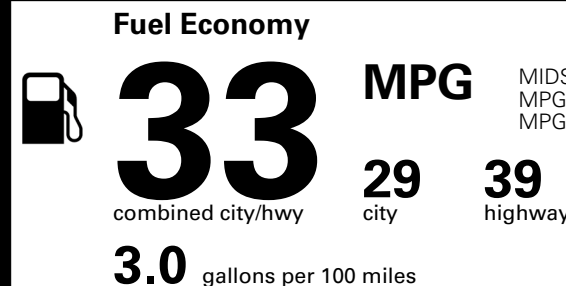

TOTAL ADDITIONAL WEIGHT:

EPA DOT Fuel Economy and Environment

Gasoline Vehicle

MIDSIZE CARS range from 15 to 139 MPG. The best vehicle rates 146 MPGe.

You save \$1,000
 in fuel costs over 5 years compared to the average new vehicle.