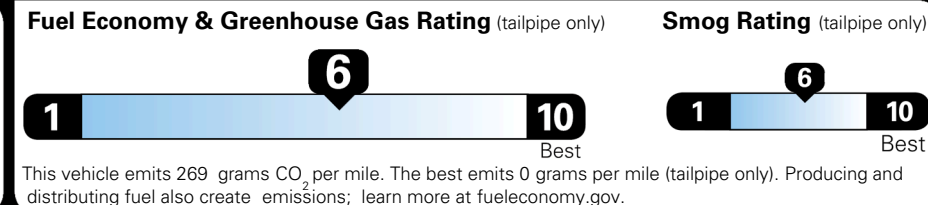

TOTAL ADDITIONAL WEIGHT:

EPA DOT Fuel Economy and Environment

Gasoline Vehicle

You save \$1,000
 in fuel costs over 5 years compared to the average new vehicle.

Annual fuel cost \$1,500

Actual results will vary for many reasons, including driving conditions and how you drive and maintain your vehicle. The average new vehicle gets 29 MPG and costs \$8,500 to fuel over 5 years. Cost estimates are based on 15,000 miles per year at \$ 3.30 per gallon. MPGe is miles per gasoline gallon equivalent. Vehicle emissions are a significant cause of climate change and smog.